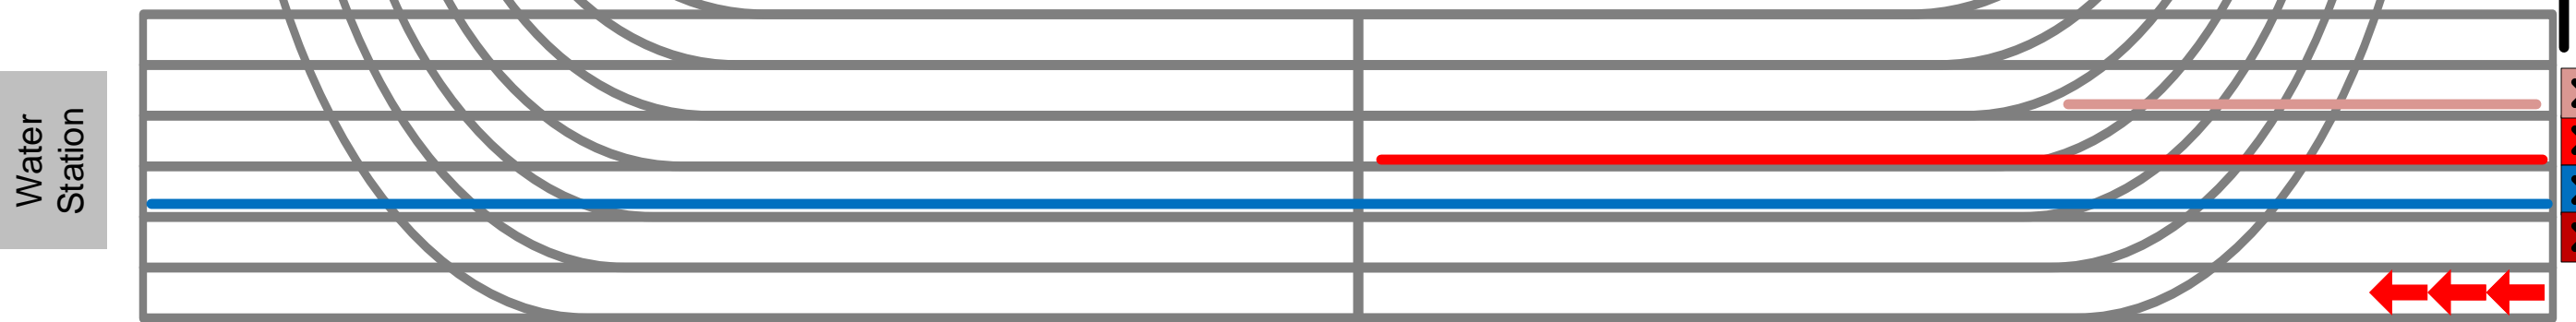

Area 3 Special Olympics Track & Field April 25th – 26th

Special Olympics
Tennessee Area 3

Male & Female
Wheelchair Race START
Female 50 M START
Female 100 M START

Event Staging

Female Athlete Events

- 50 M
- 100 M
- 200 M
- Wheelchair Ball Throw
- Wheelchair Race
- Softball Throw
- Race Walk
- Standing Long Jump
- Mini-Javelin

Male Athlete Events

- ✕ 50 M
- ✕ 100 M
- ✕ 200 M
- ✕ Wheelchair Ball Throw
- ✕ Wheelchair Race
- ✕ Softball Throw
- ✕ Race Walk
- ✕ Standing Long Jump
- ✕ Mini-Javelin

Let me win. But if I cannot win, let me be brave in the attempt.