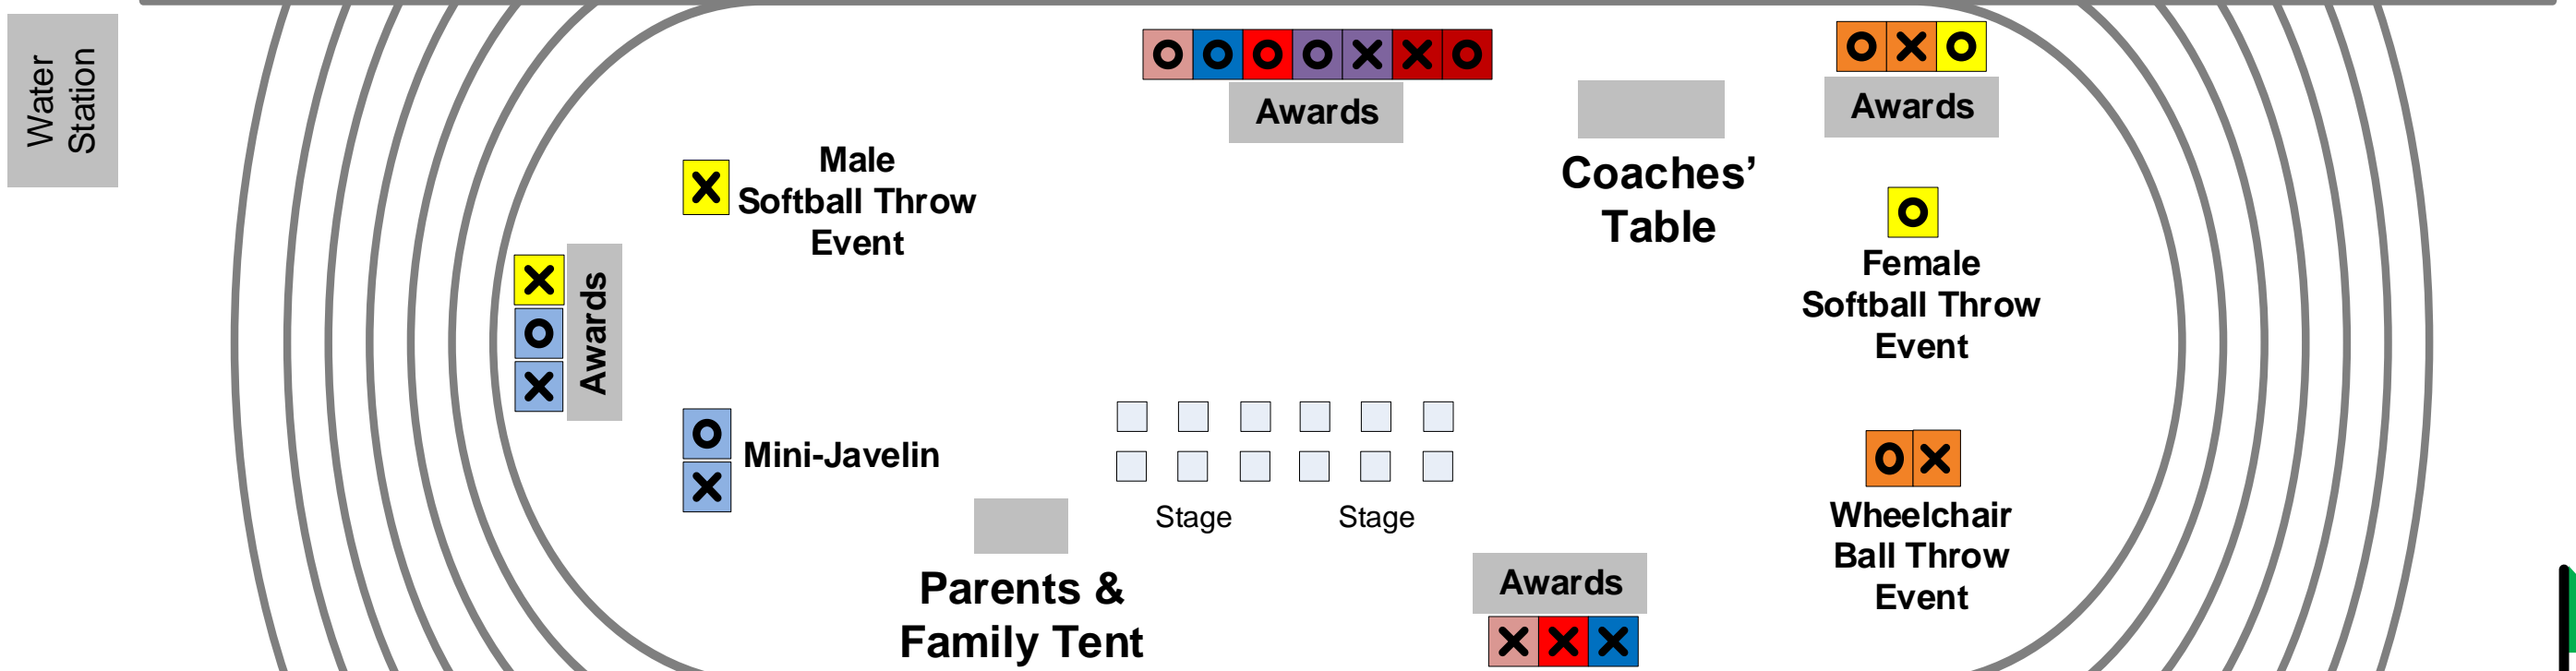

Area 3 Special Olympics Track & Field April 25th – 26th

Special Olympics
Tennessee Area 3

Male & Female
Wheelchair Race START
Female 50 M START
Female 100 M START

Event Staging

Female Athlete Events

- 50 M
- 100 M
- 200 M
- Wheelchair Ball Throw
- Wheelchair Race
- Softball Throw
- Race Walk
- Standing Long Jump
- Mini-Javelin

Male Athlete Events

- ✕ 50 M
- ✕ 100 M
- ✕ 200 M
- ✕ Wheelchair Ball Throw
- ✕ Wheelchair Race
- ✕ Softball Throw
- ✕ Race Walk
- ✕ Standing Long Jump
- ✕ Mini-Javelin

Let me win. But if I cannot win, let me be brave in the attempt.