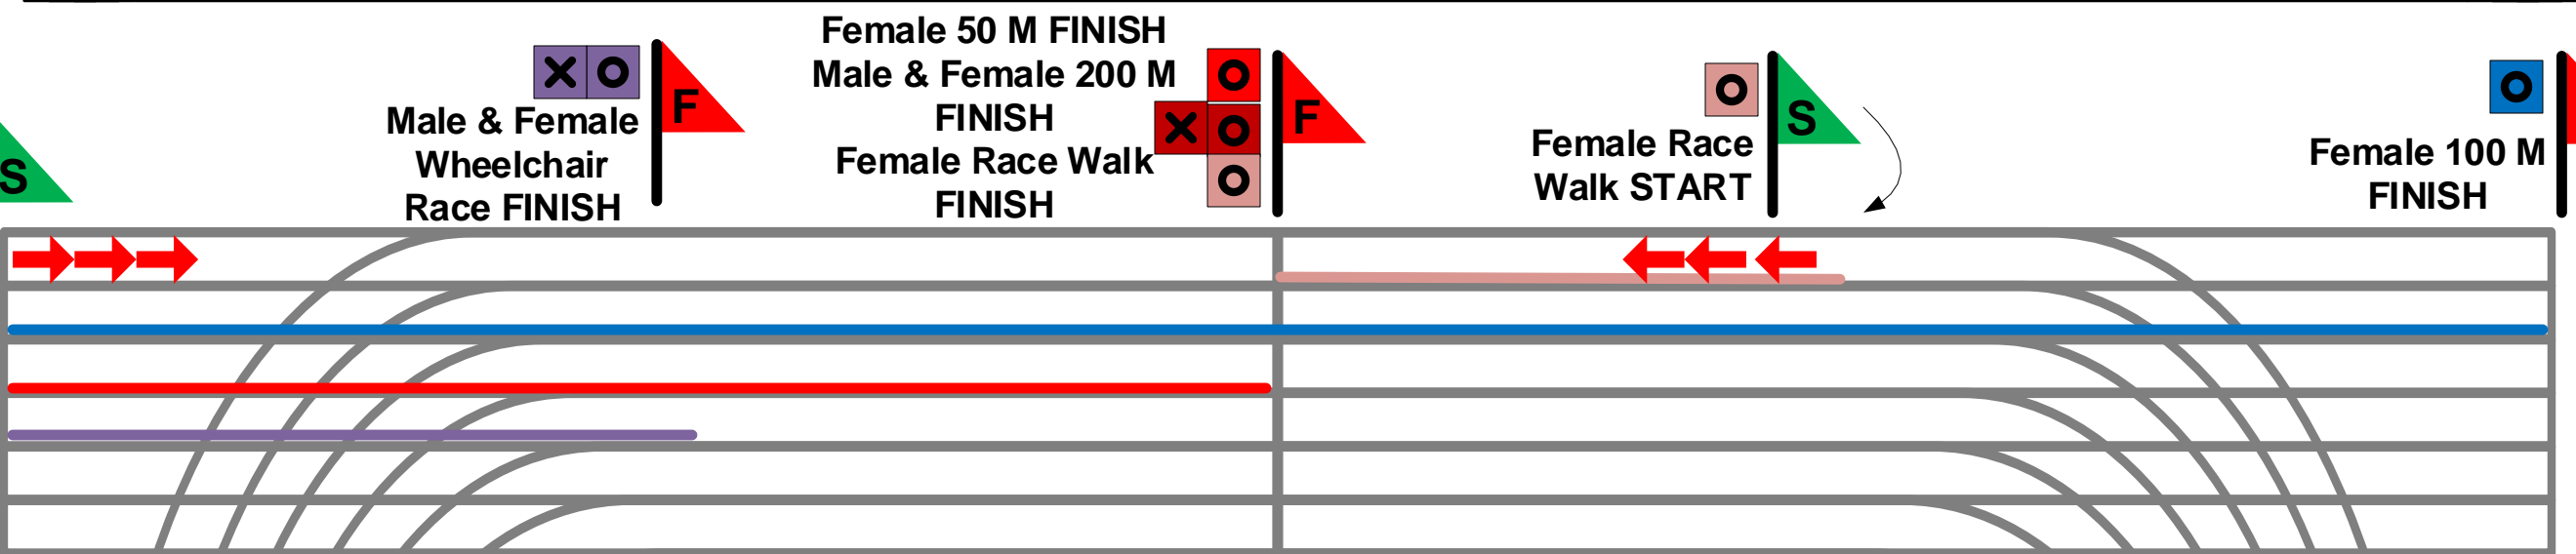

Area 3 Special Olympics Track & Field April 25th – 26th

Special Olympics
Tennessee Area 3

Male & Female
Wheelchair Race START
Female 50 M START
Female 100 M START

Event Staging

Female Athlete Events

- 50 M
- 100 M
- 200 M
- Wheelchair Ball Throw
- Wheelchair Race
- Softball Throw
- Race Walk
- Standing Long Jump
- Mini-Javelin

Male Athlete Events

- ✕ 50 M
- ✕ 100 M
- ✕ 200 M
- ✕ Wheelchair Ball Throw
- ✕ Wheelchair Race
- ✕ Softball Throw
- ✕ Race Walk
- ✕ Standing Long Jump
- ✕ Mini-Javelin

Let me win. But if I cannot win, let me be brave in the attempt.